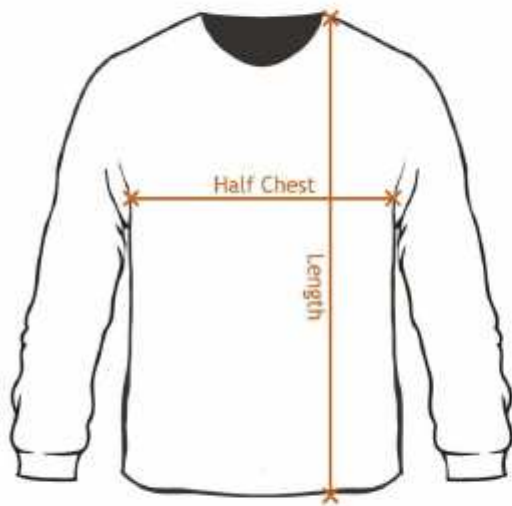

	XSM	SML	MED	LRG	XLG	2XL	3XL	4XL	5XL
Body Width (cm)	49	52	55	58	61	64	67	70	73
Body Length (cm)	65	71	74	77	79.5	82	84.5	86	87.5

Please note measurements can vary within 2.5cm, this is within our tolerance.

ascolour.

YOUTH SUPPLY HOOD - 3033.

SIZE

	8	10	12
Body Width (cm)	42	45	48
Body Length (cm)	54	58	61

Please note measurements can vary within 2.5cm, this is within our tolerance.

Size Guide – Long Sleeve Tees

SLK - KIDS STADIUM LS TEE

Adults	Sizes	4	6	8	10	12	14
	Width	32	35	38	41	44	47
	Length	49	53	57	61	65	69

For approximate sizing, take one of your favourite garments, lay it flat, then measure it as show. Compare to the table above to find the closest match. Measurements are a guide only and subject standard industry tolerances, to ensure a perfect fit please obtain sizing samples.

SLM - ADULTS STADIUM LS TEE

Adults	Sizes	S	M	L	XL	XXL	3XL	5XL
	Width	50	53	56	59	62	65	71
	Length	71	73	75	77	79	81	85

For approximate sizing, take one of your favourite garments, lay it flat, then measure it as show. Compare to the table above to find the closest match. Measurements are a guide only and subject standard industry tolerances, to ensure a perfect fit please obtain sizing samples.