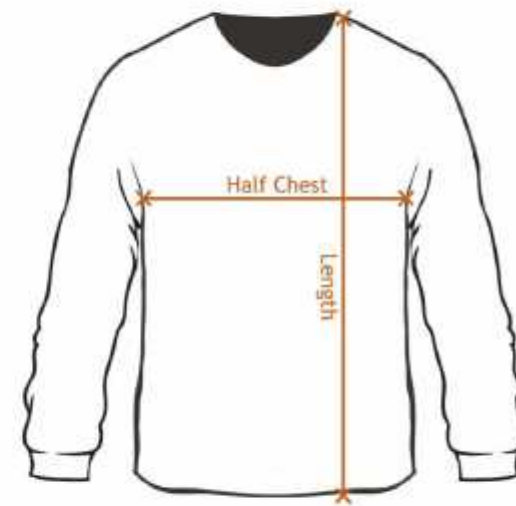

	XSM	SML	MED	LRG	XLG	2XL	3XL	4XL	5XL
Body Width (cm)	49	52	55	58	61	64	67	70	73
Body Length (cm)	65	71	74	77	79.5	82	84.5	86	87.5

Please note measurements can vary within 2.5cm, this is within our tolerance.

ascolour.

YOUTH SUPPLY HOOD - 3033.

SIZE

	8	10	12
Body Width (cm)	42	45	48
Body Length (cm)	54	58	61

Please note measurements can vary within 2.5cm, this is within our tolerance.

Size Guide – Long Sleeve Tees

SLK - KIDS STADIUM LS TEE

Adults	Sizes	4	6	8	10	12	14
	Width	32	35	38	41	44	47
	Length	49	53	57	61	65	69

For approximate sizing, take one of your favourite garments, lay it flat, then measure it as show. Compare to the table above to find the closest match. Measurements are a guide only and subject standard industry tolerances, to ensure a perfect fit please obtain sizing samples.

SLM - ADULTS STADIUM LS TEE

Adults	Sizes	S	M	L	XL	XXL	3XL	5XL
	Width	50	53	56	59	62	65	71
	Length	71	73	75	77	79	81	85

For approximate sizing, take one of your favourite garments, lay it flat, then measure it as show. Compare to the table above to find the closest match. Measurements are a guide only and subject standard industry tolerances, to ensure a perfect fit please obtain sizing samples.