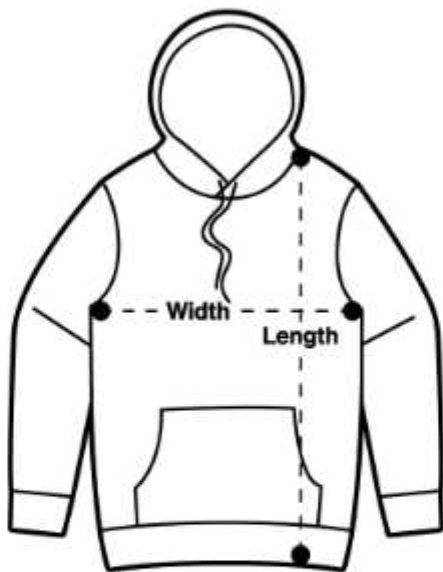

MGS Sports Clothing

Long Sleeve Warm Up Top—\$45

Hoodie—\$60

Both items come with surname
printed on the back.

To order, go to:

<https://forms.office.com/r/9ACmLdbXb0>

Stencil Hood

MEASUREMENT

	XSM	SML	MED	LRG	XLG	2XL	3XL	4XL	5XL
Body Width (cm)	49	52	55	58	61	64	67	70	73
Body Length (cm)	65	71	74	77	79.5	82	84.5	86	87.5

Please note measurements can vary within 2.5cm, this is within our tolerance.

ascolour.

YOUTH SUPPLY HOOD - 3033.

SIZE

	8	10	12
Body Width (cm)	42	45	48
Body Length (cm)	54	58	61

Please note measurements can vary within 2.5cm, this is within our tolerance.

Size Guide – Long Sleeve Tees