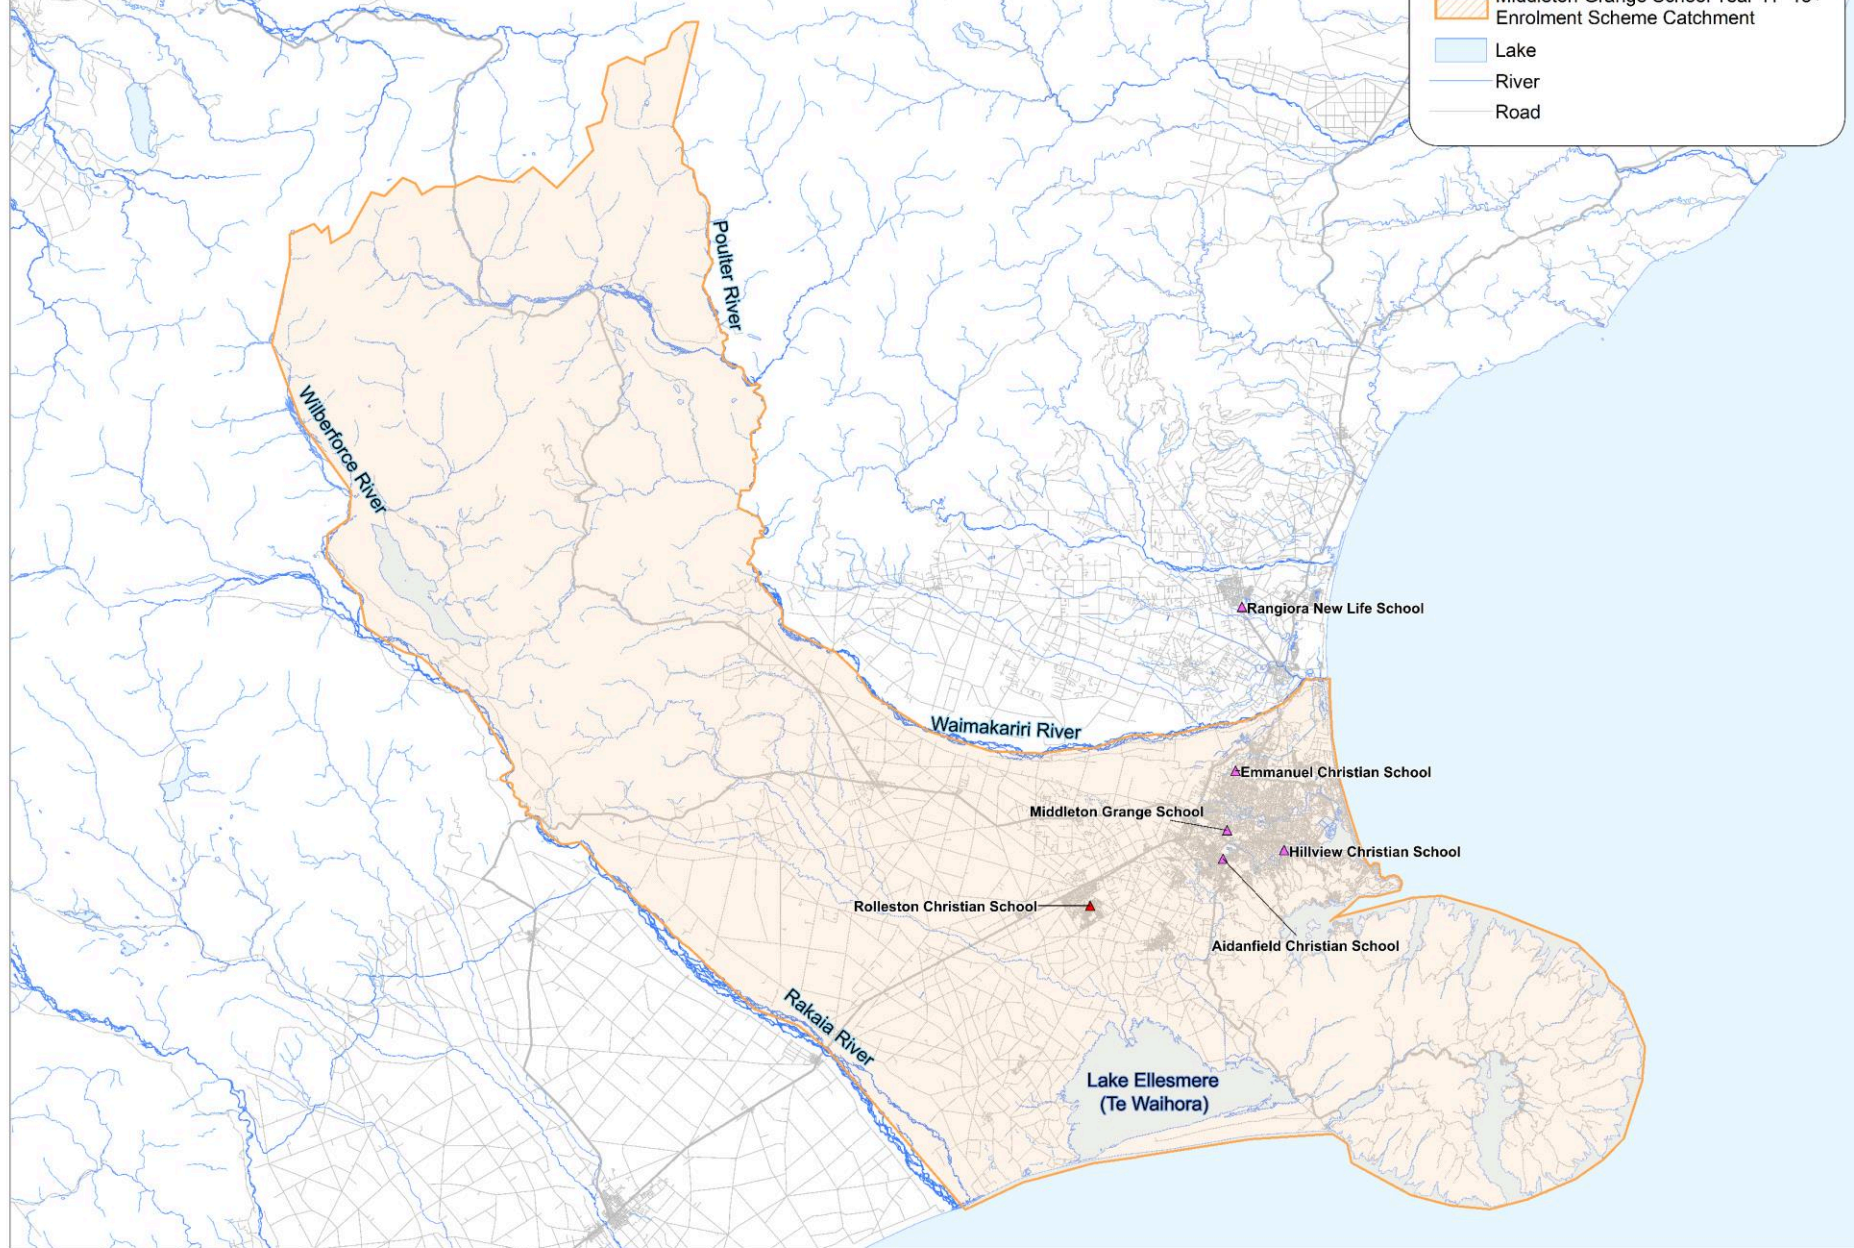

Middleton Grange School Year 11-13+ Enrolment Scheme Catchment

-  Middleton Grange School Year 11 -13+ Enrolment Scheme Catchment
-  Lake
-  River
-  Road

M Kazakos

06/12/2024