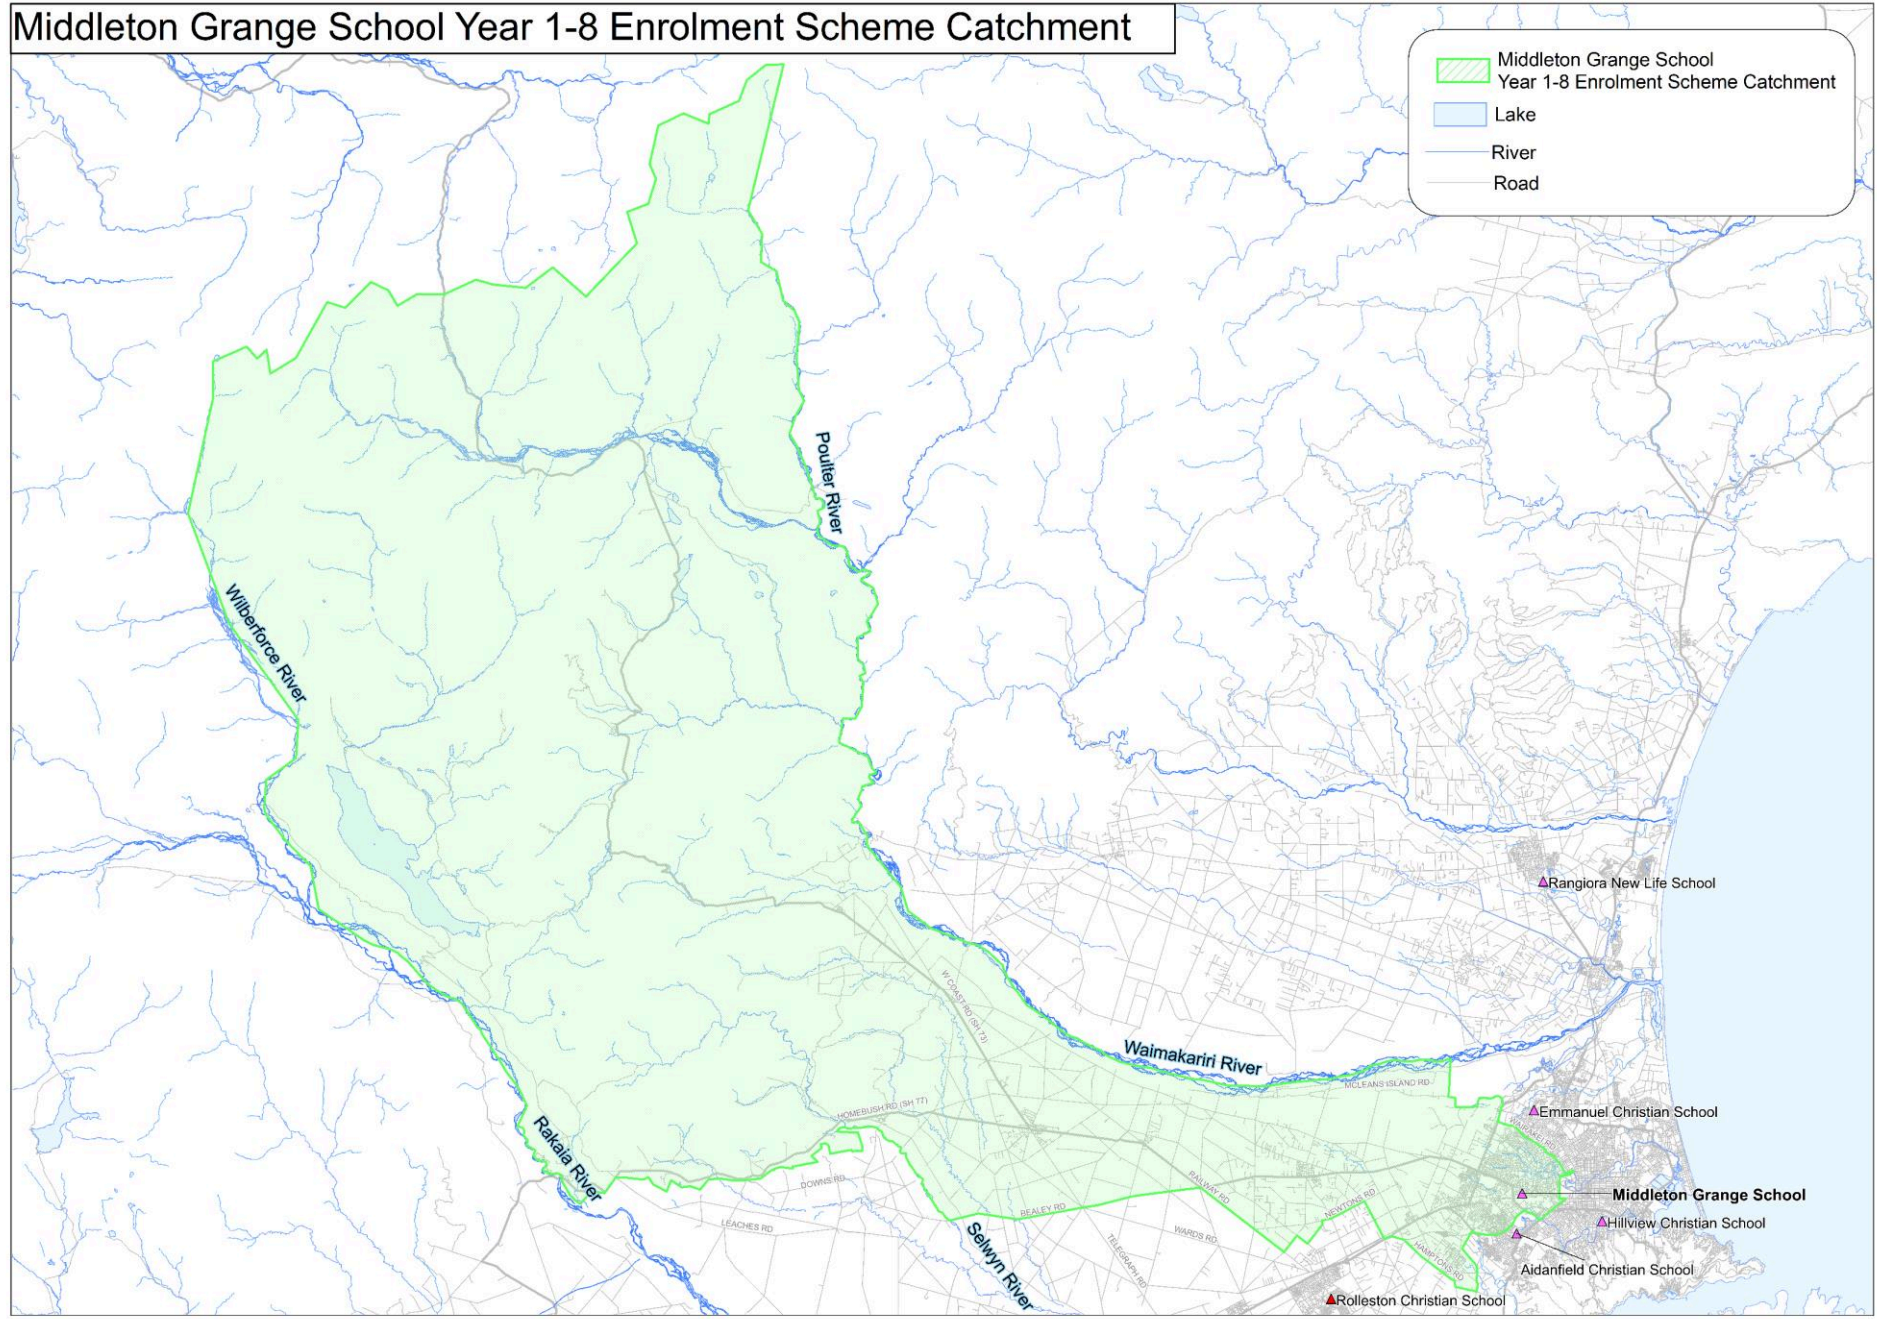

# Middleton Grange School Year 1-8 Enrolment Scheme Catchment

	Middleton Grange School Year 1-8 Enrolment Scheme Catchment
	Lake
	River
	Road