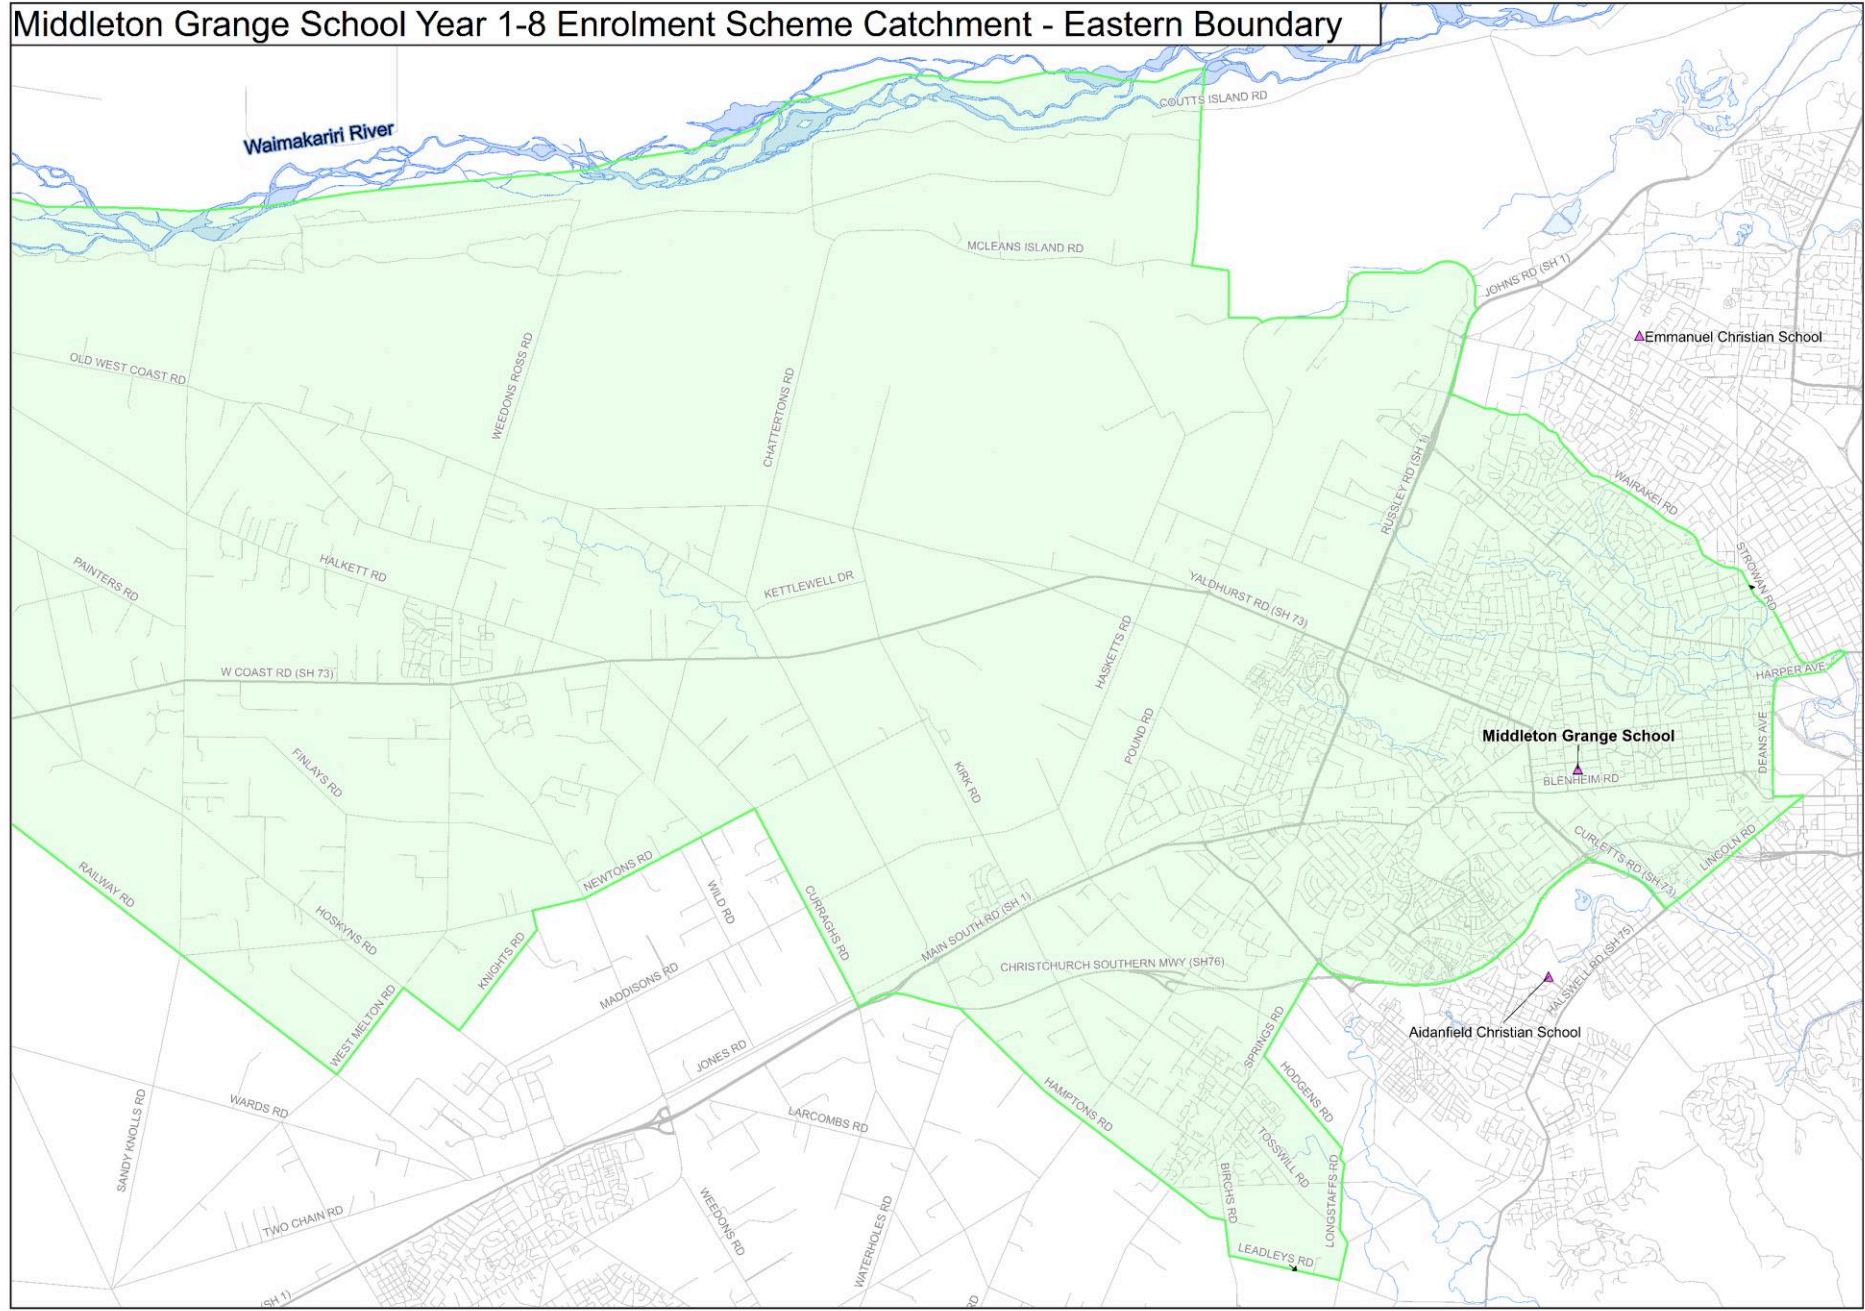

Middleton Grange School Year 1-8 Enrolment Scheme Catchment - Eastern Boundary

M Kazakos

06/12/2024